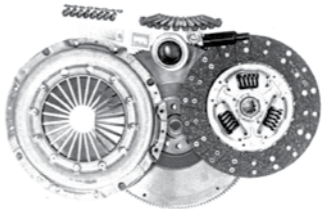

Valeo Conversion Clutch Kits

Solid Flywheel Conversion Kits are the efficient, cost reducing alternative for applications that originally used a dual mass flywheel.

HYUNDAI

Conversion Clutch Kit for the Dodge 2007 Models Conversion Clutch Kit for the Ford Injection 1994-1998 Models